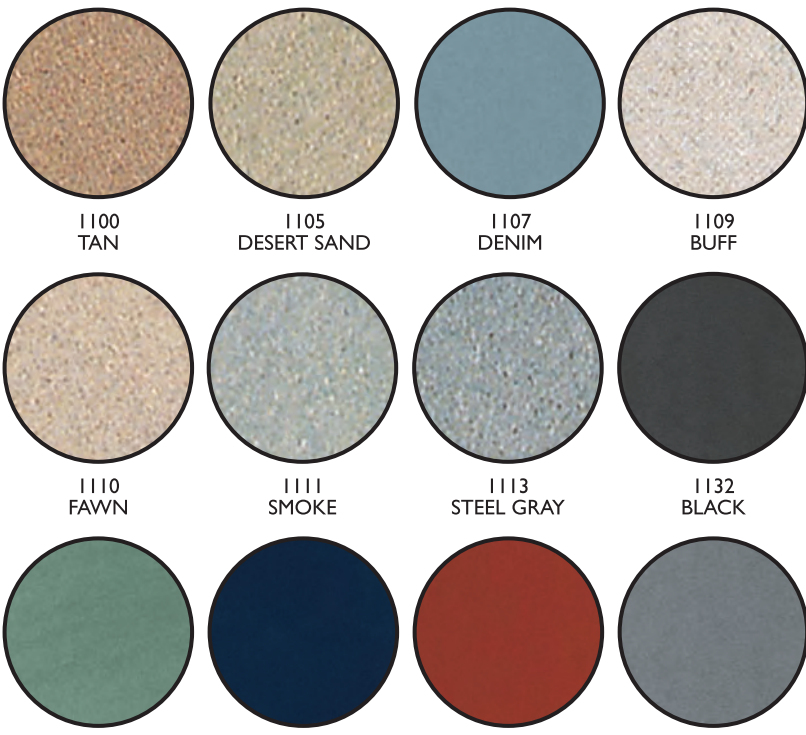

DESIGNER SERIES: COLOR OPTIONS

1684 NOIR 1686 DARK PEARL 1689 WEDGEWOOD 1690 GRAY MIX 1691 QUARTZ
 1692 WHEAT 1694 BLUE TOPAZ 1695 AMETHYST 1696 THISTLE 1697 MULBERRY

FABRICORK: COLOR OPTIONS

KV216 ECRU KV230 OYSTER KV233 DRIFTWOOD
 KV237 CURRY KV241 WHEAT STRAW KL404 DORSET
 KL412 ANCESTRAL KL483 DOWNING STONE KL490 RECTORY
 KL498 WINTHROPE KE510 RUNWAY KE522 INNOCENT
 KE584 POWER KE591 COUNSELOR KE592 GENTLEMAN GREY
 KB278 PACIFIC KB290 STERLING KB661 DAWN
 KB662 GRAY KB664 ANTIQUE

CLARIDGE CORK: COLOR OPTIONS

1100 TAN 1105 DESERT SAND 1107 DENIM 1109 BUFF
 1110 FAWN 1111 SMOKE 1113 STEEL GRAY 1132 BLACK
 1133 GREEN 1134 MIDNIGHT 1135 BRICK 1136 GRAPHITE

HOOK FAB

976 BLACK

NUCORK

TAN

Updated 2010 Material, Color and Finish Options

MARKERBOARD and CHALKBOARD: COLOR OPTIONS

75 LCS-II
LOW GLOSS WHITE

92 LCS-II
WHITE

87 LCS-II
BLACK

84 NP GREEN

85 NP BLACK

86 NP GRAY

WOOD FINISHES:

Colors are produced with reasonable accuracy. Call or write for samples.

NATURAL OAK

MEDIUM OAK

MAPLE

MAHOGANY

CHERRY

ESPRESSO